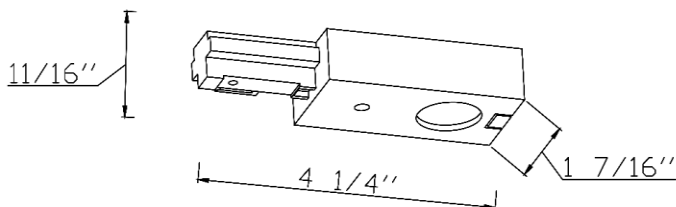

TKAEF-BK

Elitco Lighting

End Feed Connector for Track Section BK

PRODUCT DESCRIPTION

End Feed Connector for Track Section BK: Powers track system from the end of a run. Bottom knockout allows direct feed with electrical connector. Left polarity end feeds can be used at the end of powered run to continue "or jump" to another track run.

DIAMETER: 4 1/4"×1 7/16"×11/16"

FINISHES: Matte Black